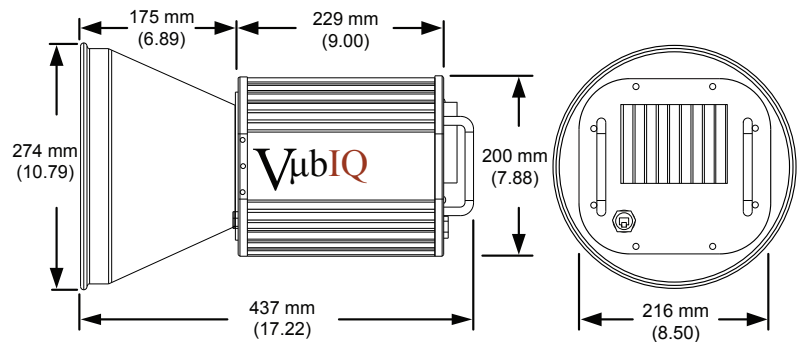

Features

- 60 GHz unlicensed operation
- 10/100/1000BASE-T link
- Global spectrum allocation
- Very high frequency reuse
- Physical layer security

HaulPass™ 1000

Antenna Beamwidth	3.5°
Size	262 mm (10.3") L 216 mm (8.5") W 200 mm (7.88") H
Weight	3.9 kg (8.5 lbs)

HaulPass™ 2000

Antenna Beamwidth	1.2°
Size	437 mm (17.22") L 216 mm (8.5") W 200 mm (7.88") H 274 mm (10.79") Antenna Diameter
Weight	6.5 kg (14.3 lbs)

Preliminary - Specifications Subject to Change Without Notice v.1.8