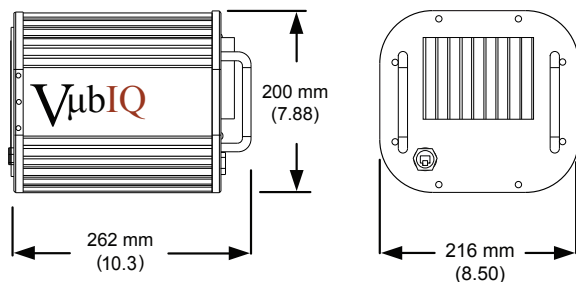

Features

- 60 GHz unlicensed operation
- 10/100/1000BASE-T link
- Global spectrum allocation
- Very high frequency reuse
- Physical layer security

HaulPass™ 1000

Antenna Beamwidth	3.5°
Size	262 mm (10.3") L 216 mm (8.5") W 200 mm (7.88") H
Weight	3.9 kg (8.5 lbs)

HaulPass™ 2000

Antenna Beamwidth	1.2°
Size	437 mm (17.22") L 216 mm (8.5") W 200 mm (7.88") H 274 mm (10.79") Antenna Diameter
Weight	6.5 kg (14.3 lbs)

Preliminary - Specifications Subject to Change Without Notice v.1.8